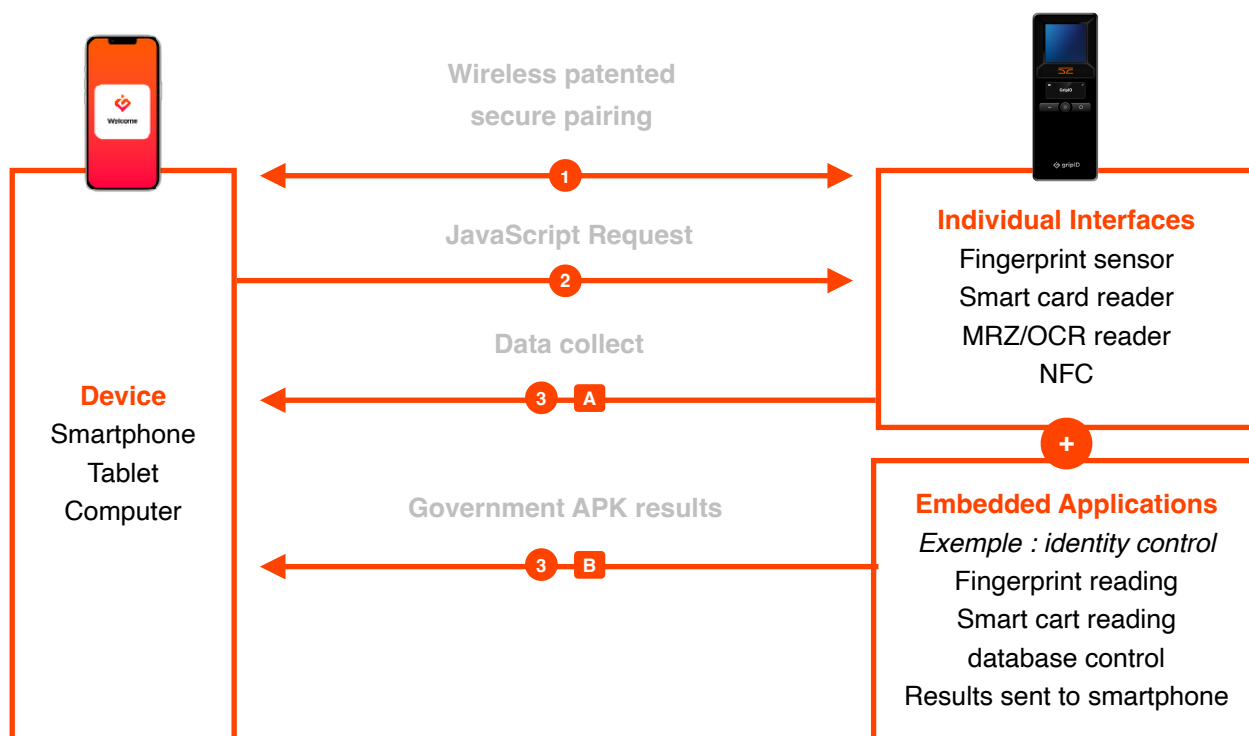

GripID FAP45 - V3.0 2023

Contact us for more information : contact@gripid.eu

The content of this document is subject to change at any time

What is GripID ?

The innovation brought by **GripID** is to externalize professional identification and authentication features in a tiny and secure 4G device.

The **GripID** embeds a wide range of custom interfaces such as professional fingerprint scanner, contact and contactless smart cards reader, document recognition with OCR as well as MRZ stripes.

Thanks to its patented pairing technology, the connexion with a smartphone, tablet or computer is simple and secure. **GripID shares its interfaces or its embedded applications with any device running any operating system : Linux, Windows, MacOS, iOS, Android etc.**

GripID comes with its own **Enterprise Mobility Management** system. The **EMM** allows to **manage a large fleet of devices**, securing applications, pushing updates or locating units is easy and fast.

Universal pairing. Fast & simple.

An innovative patented technology.

No password management, no endless network lists and no training.

Step 1 : WiFi access

Switch on the GripID and select pairing. Scan the QR Code displayed on GripID with smartphone, or any device, to initiate pairing process.