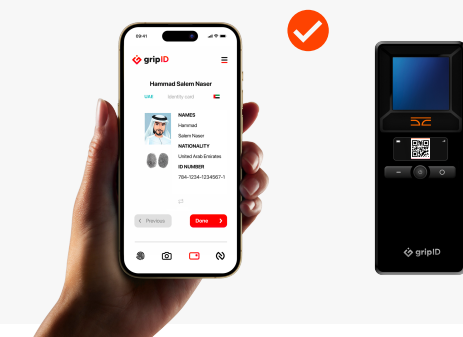

The **GripID** embeds a wide range of custom interfaces such as professional fingerprint scanner, contact and contactless smart cards reader, document recognition with OCR as well as MRZ stripes.

Thanks to its patented pairing technology, the connexion with a smartphone, tablet or computer is simple and secure. **GripID shares its interfaces or its embedded applications with any device running any operating system : Linux, Windows, MacOS, iOS, Android etc.**

GripID comes with its own **Enterprise Mobility Management** system. The **EMM** allows to **manage a large fleet of devices**, securing applications, pushing updates or locating units is easy and fast.

Universal pairing. Fast & simple.

An innovative patented technology.

No password management, no endless network lists and no training.

Step 1 : WiFi access

Switch on the GripID and select pairing. Scan the QR Code displayed on GripID with smartphone, or any device, to initiate pairing process.

GripID is waiting for connection request

Step 3 : Complete pairing

A web page pops-up on the smartphone with a unique QR Code. Scan it with the GripID camera to complete the pairing.

GripID is paired with the smartphone