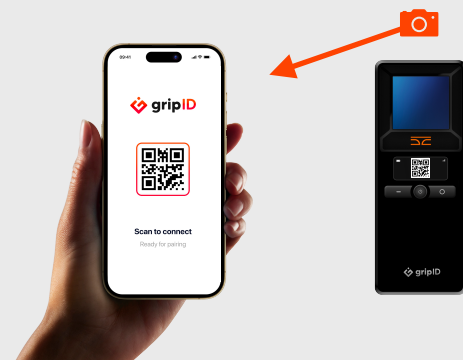

The **GripID** embeds a wide range of custom interfaces such as professional fingerprint scanner, contact and contactless smart cards reader, document recognition with OCR as well as MRZ stripes.

Thanks to its patented pairing technology, the connexion with a smartphone, tablet or computer is simple and secure. **GripID shares its interfaces or its embedded applications with any device running any operating system : Linux, Windows, MacOS, iOS, Android etc.**

Universal pairing. Fast & simple.

An innovative patented technology.

No password management, no endless network lists and no training.

Step 1 : WiFi access

Switch on the GripID and select pairing. Scan the QR Code displayed on GripID with smartphone, or any device, to initiate pairing process.

GripID is waiting for connection request

Step 3 : Complete pairing

A web page pops-up on the smartphone with a unique QR Code. Scan it with the GripID camera to complete the pairing.

GripID is paired with the smartphone