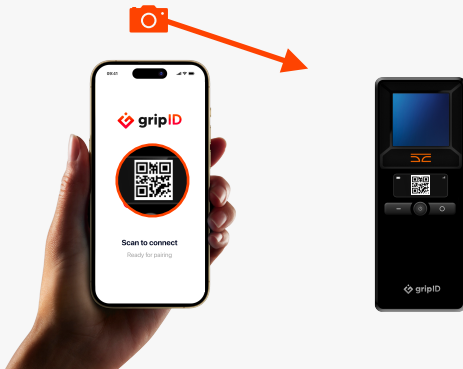

The **GripID** embeds a wide range of custom interfaces such as professional fingerprint scanner, contact and contactless smart cards reader, document recognition with OCR as well as MRZ stripes.

Thanks to its patented pairing technology, the connexion with a smartphone, tablet or computer is simple and secure. **GripID shares its interfaces or its embedded applications with any device running any operating system : Linux, Windows, MacOS, iOS, Android etc.**

GripID comes with its own **Enterprise Mobility Management** system. The **EMM** allows to **manage a large fleet of devices**, securing applications, pushing updates or locating units is easy and fast.

Universal pairing. Fast & simple.

An innovative patented technology.

No password management, no endless network lists and no training.

Step 1 : WiFi access

Switch on the GripID and select pairing. Scan the QR Code displayed on GripID with smartphone, or any device, to initiate pairing process.